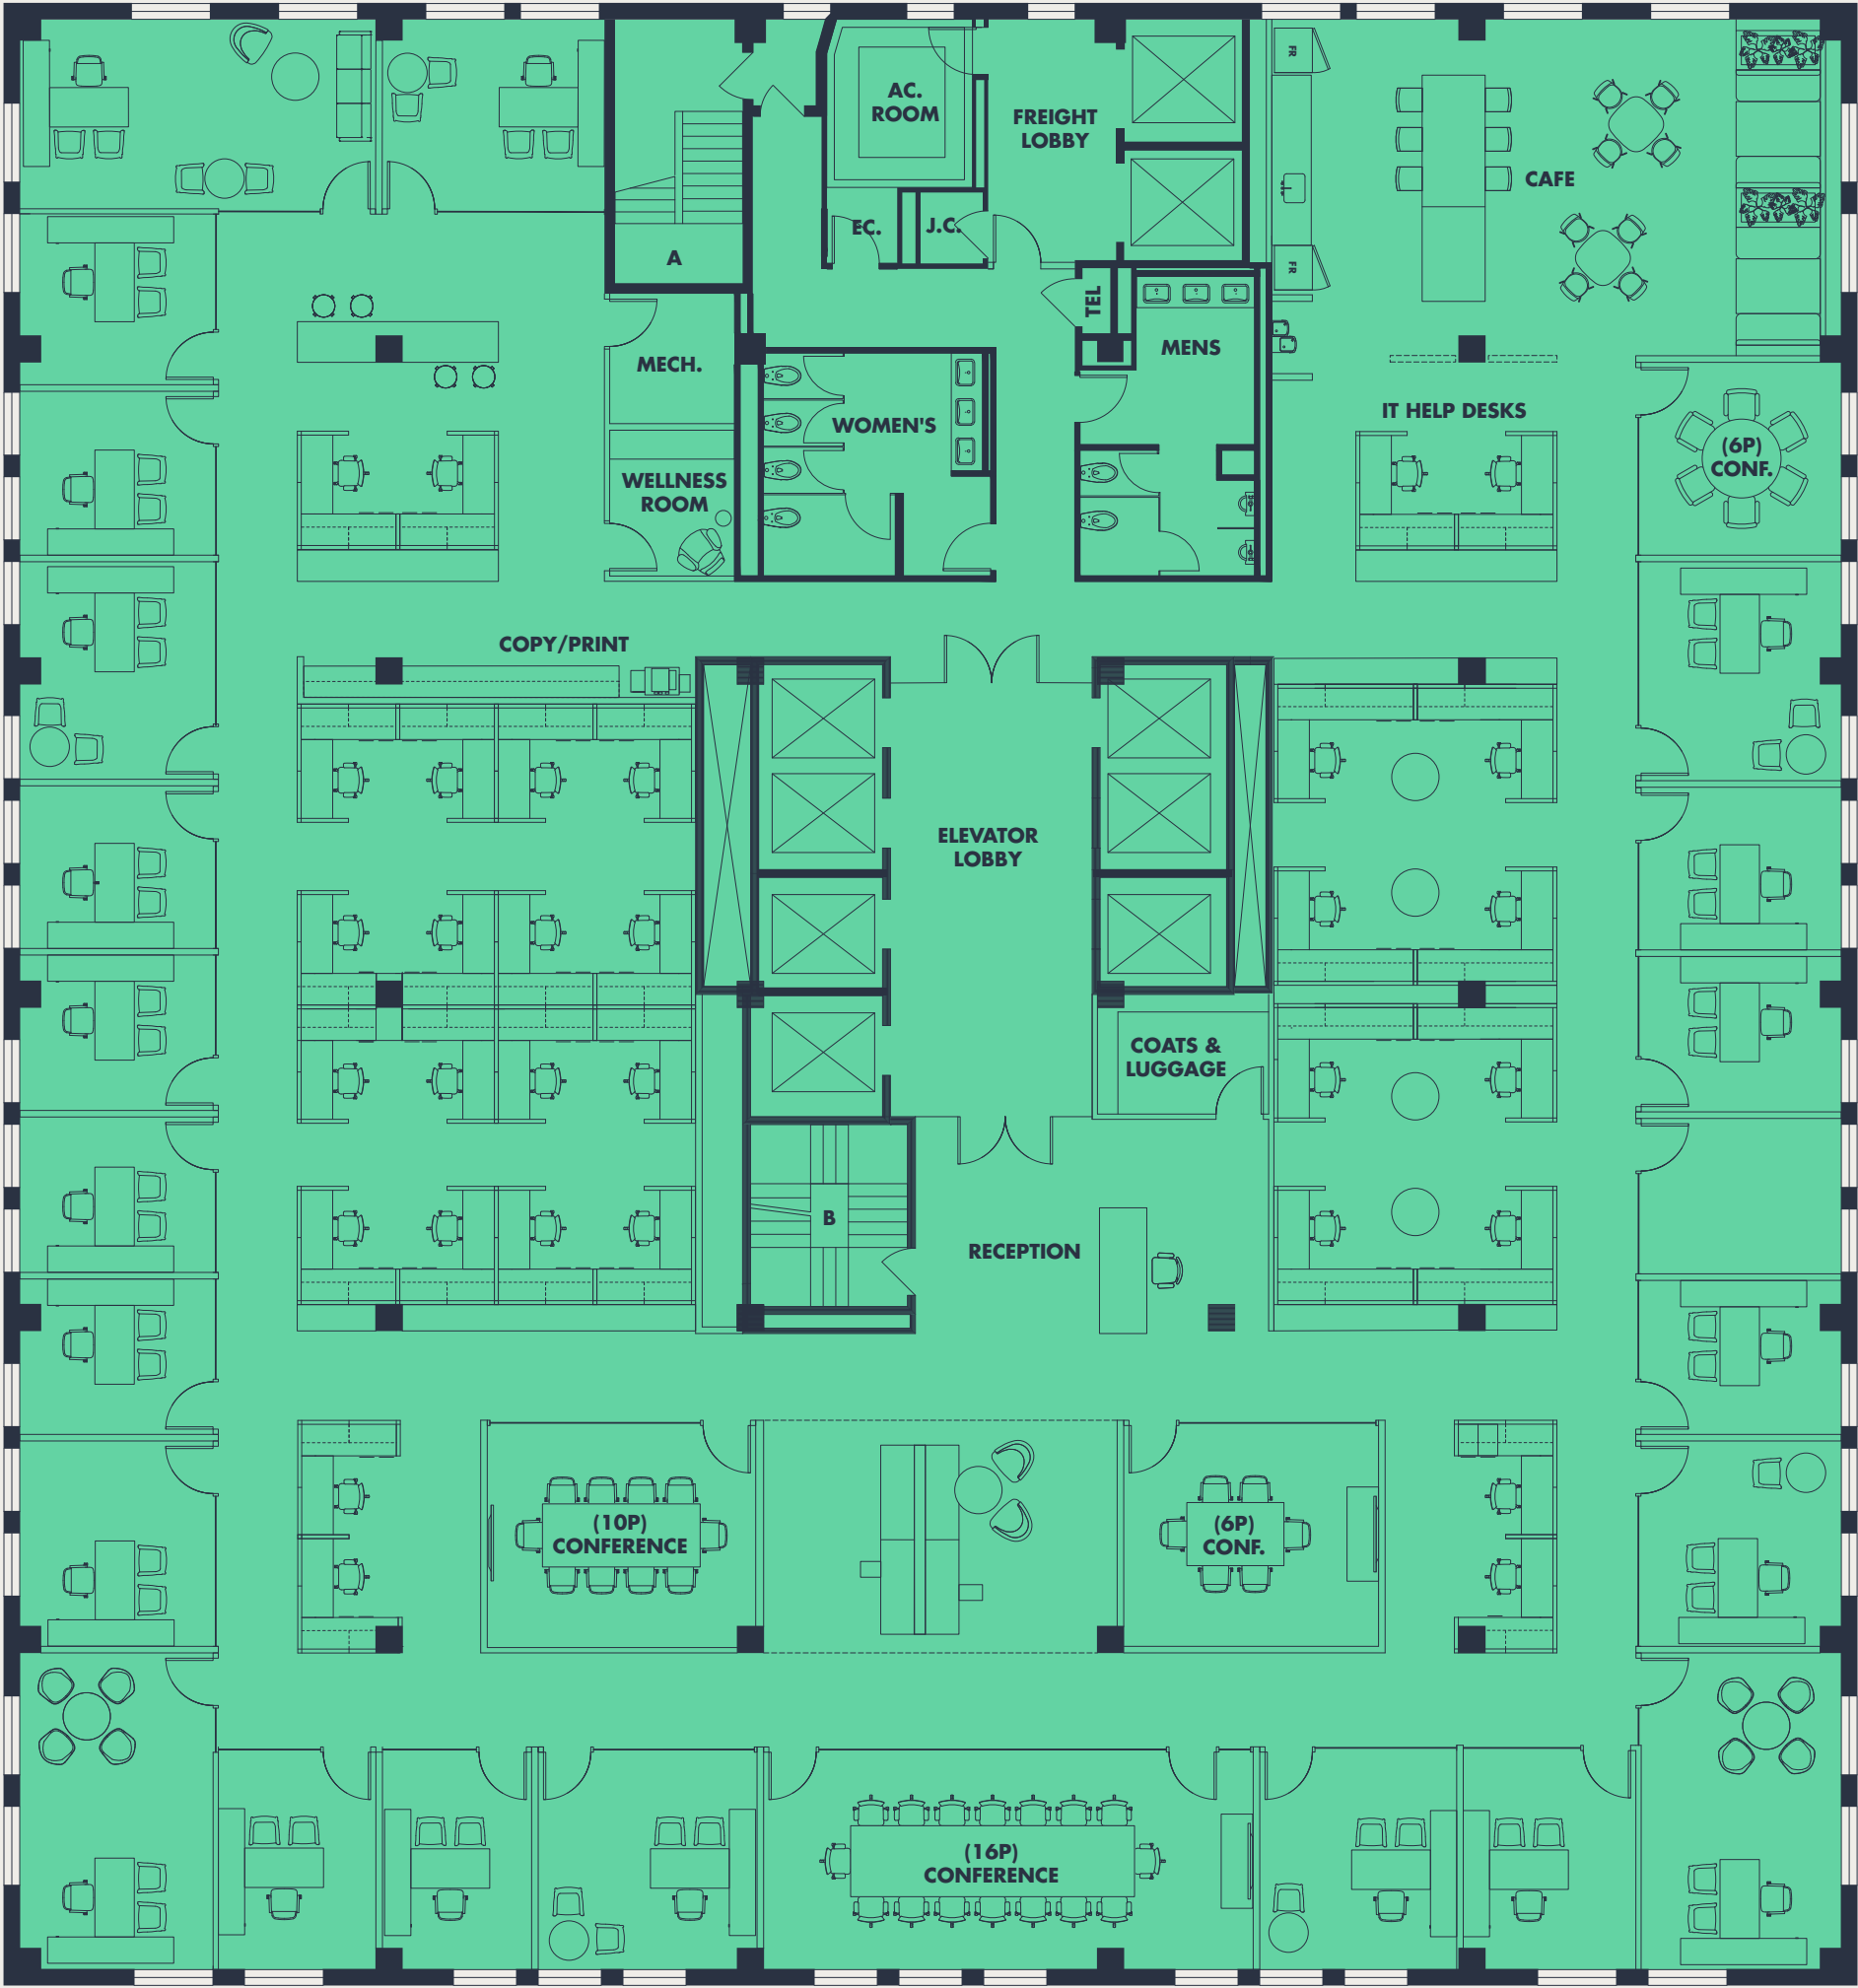

Floorplan

15th Floor

Office Intensive Test-fit

18,788 RSF

35TH STREET

36TH STREET

MADISON AVENUE