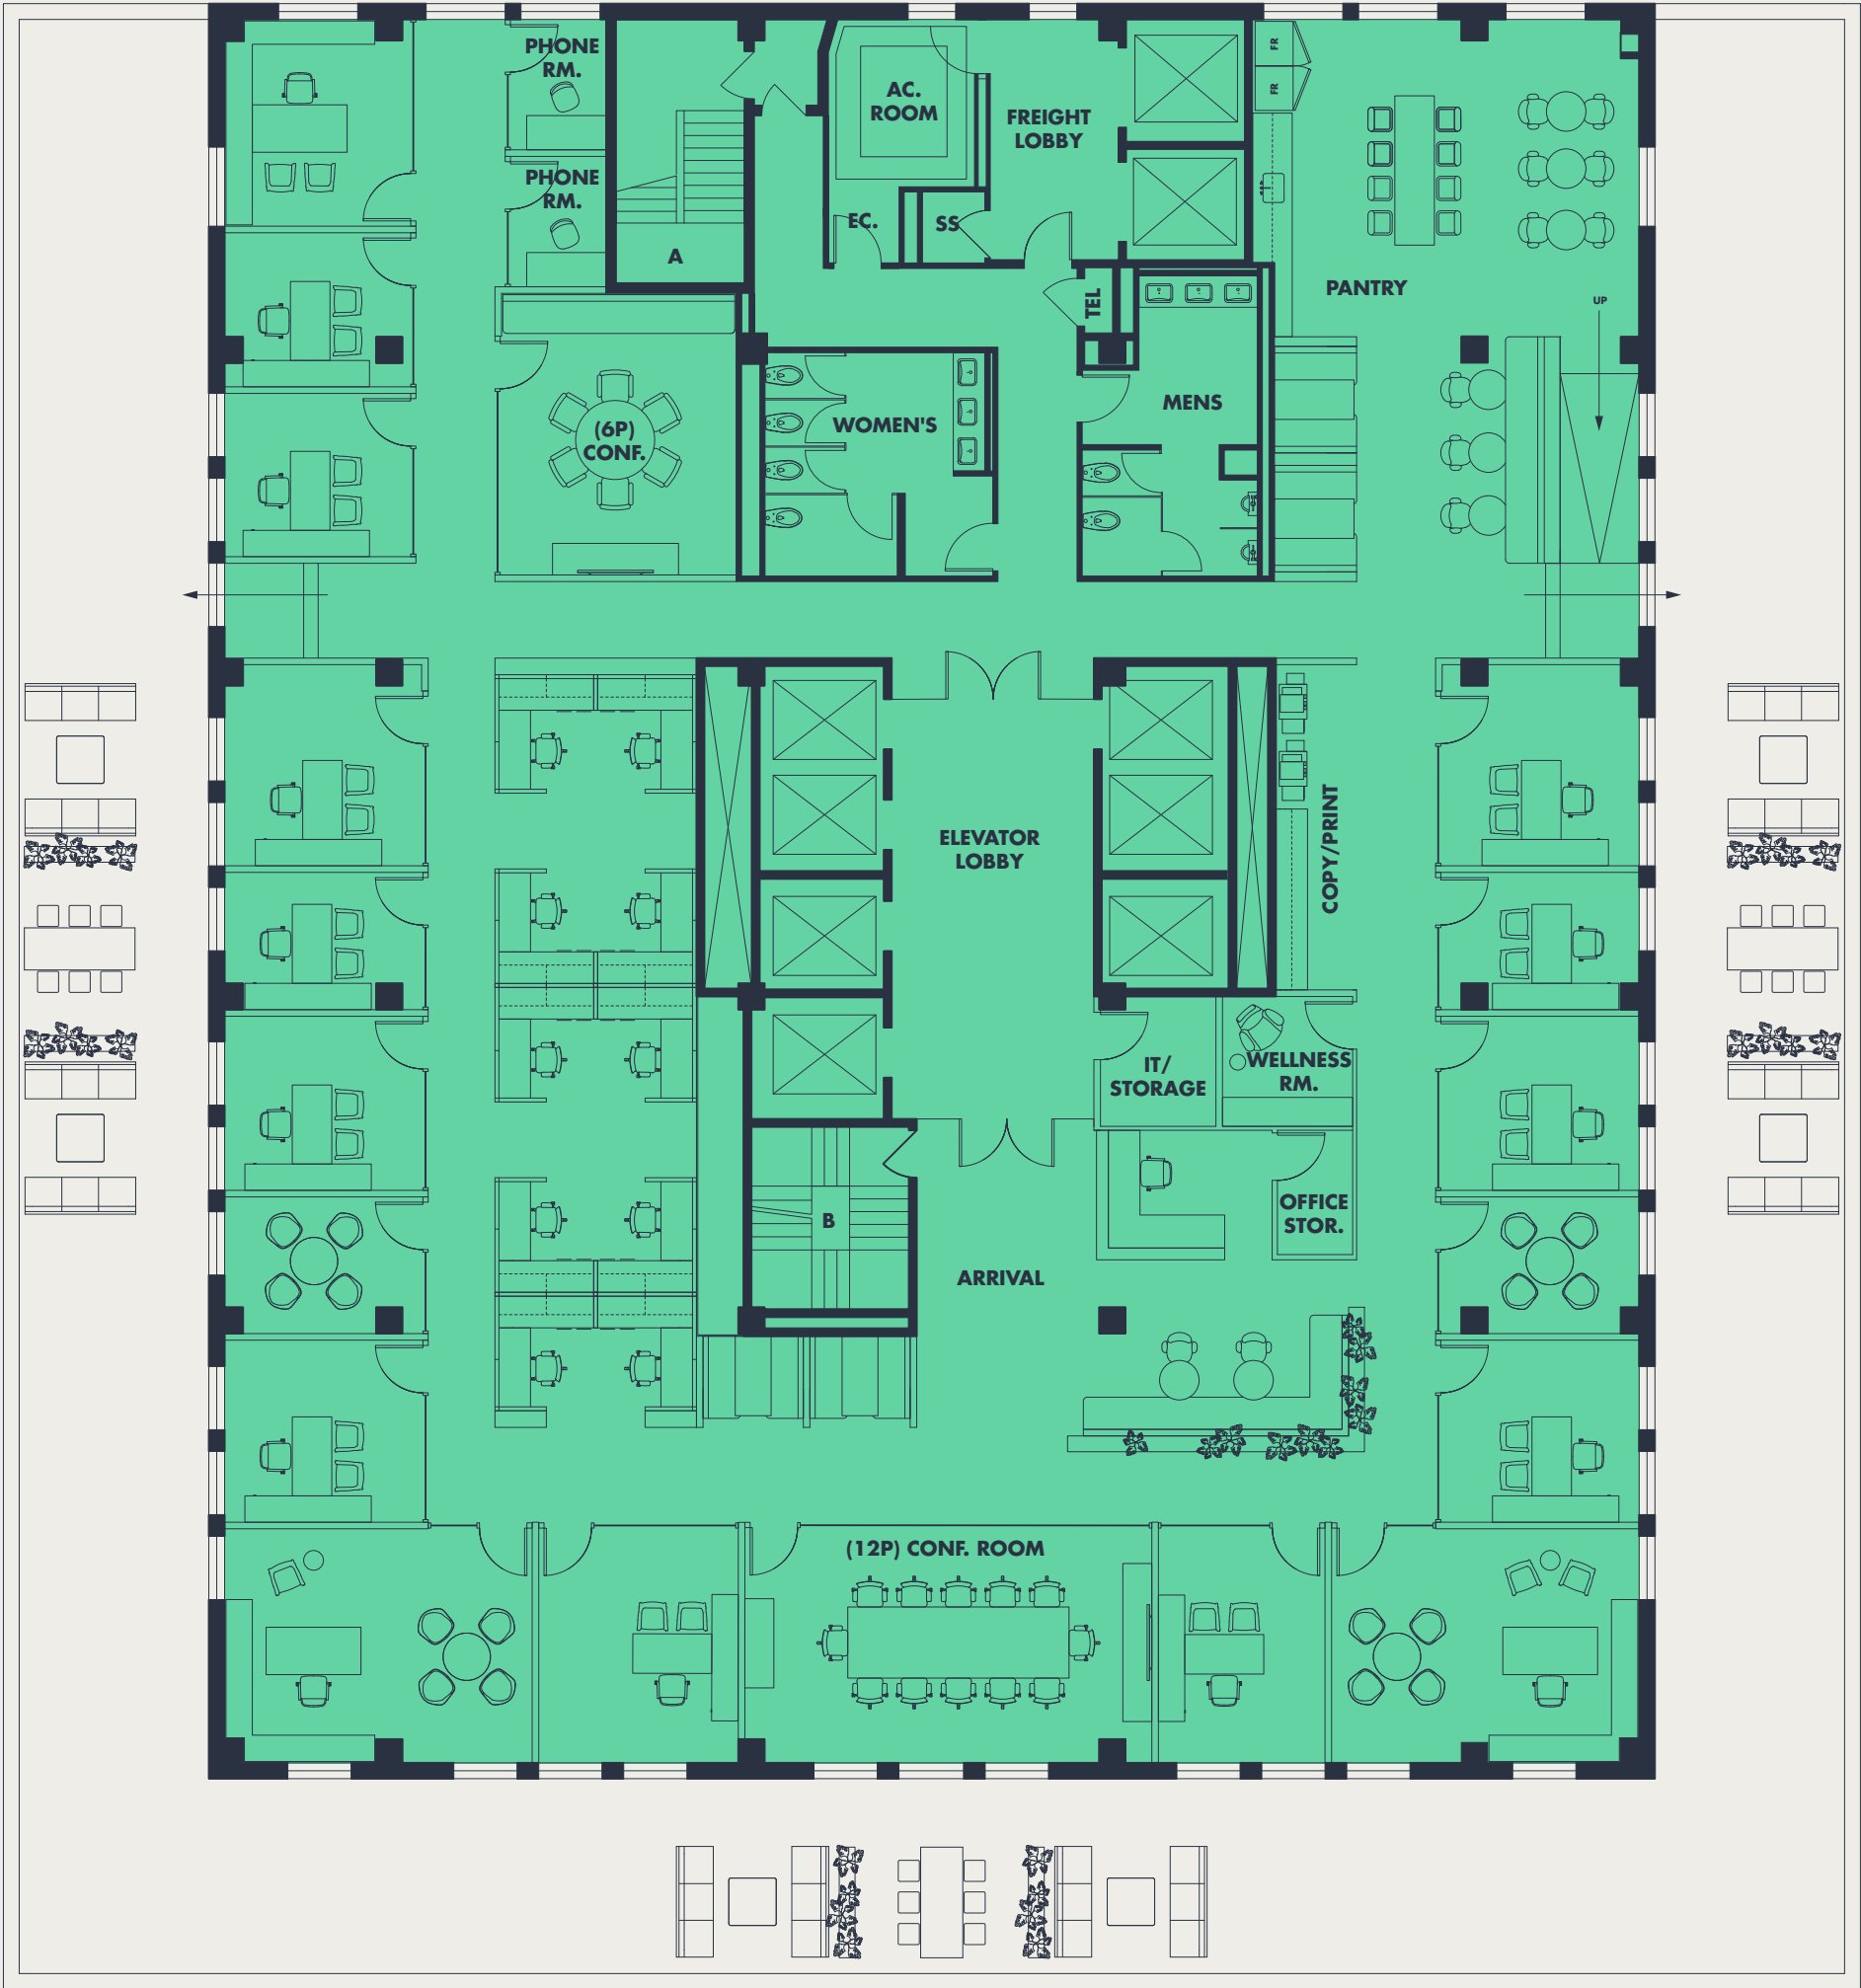

# Floorplan

## 24th Floor

Office Intensive Test-fit

12,641 RSF

35TH STREET

36TH STREET

MADISON AVENUE